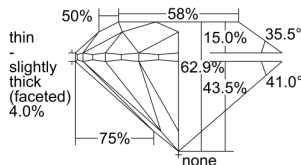

GIA®

FACSIMILE

GIA REPORT 6234351744

Verify this report at GIA.edu

GIA NATURAL DIAMOND DOSSIER®

July 24, 2024
GIA Report Number 6234351744
Shape and Cutting Style ..... Round Brilliant
Measurements ..... 5.86 - 5.91 x 3.70 mm

GRADING RESULTS

Carat Weight ..... 0.80 carat
Color Grade ..... F
Clarity Grade S11
Cut Grade ..... Excellent

ADDITIONAL GRADING INFORMATION

Polish ..... Excellent
Symmetry ..... Excellent
Fluorescence ..... Faint
Clarity Characteristics ..... Crystal
Inscription(s): GIA 6234351744

PROPORTIONS

Profile to actual proportions

GRADING SCALES

GIA COLOR SCALE	GIA CLARITY SCALE	GIA CUT SCALE	
D	FLAWLESS	EXCELLENT	
E	INTERNALLY FLAWLESS		
F		VVS₁	VERY GOOD
G	VVS₂		
H	VS₁	GOOD	
I	VS₂		
J	S1₁	FAIR	
K	S1₂		
L	I₁	POOR	
M	I₂		
N	I₃		
O			
P			
Q			
R			
S			
T			
U			
V			
W			
X			
Y			
Z