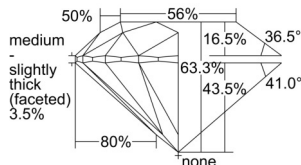

GIA®

FACSIMILE

GIA REPORT 6234359008

Verify this report at GIA.edu

GIA NATURAL DIAMOND DOSSIER®

August 01, 2024
GIA Report Number 6234359008
Shape and Cutting Style ..... Round Brilliant
Measurements ..... 5.66 - 5.68 x 3.59 mm

GRADING RESULTS

Carat Weight ..... 0.71 carat
Color Grade ..... H
Clarity Grade VVS2
Cut Grade ..... Excellent

ADDITIONAL GRADING INFORMATION

Polish ..... Excellent
Symmetry ..... Excellent
Fluorescence ..... Medium Blue
Clarity Characteristics..... Cloud, Surface Graining
Inscription(s): GIA 6234359008

PROPORTIONS

Profile to actual proportions