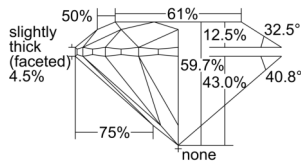

GIA®

FACSIMILE

GIA REPORT 6234360507

Verify this report at GIA.edu

GIA NATURAL DIAMOND DOSSIER®

August 02, 2024
GIA Report Number 6234360507
Shape and Cutting Style ..... Round Brilliant
Measurements ..... 5.71 - 5.75 x 3.42 mm

GRADING RESULTS

Carat Weight ..... 0.70 carat
Color Grade I
Clarity Grade S11
Cut Grade ..... Excellent

ADDITIONAL GRADING INFORMATION

Polish ..... Excellent
Symmetry ..... Excellent
Fluorescence ..... None
Clarity Characteristics ..... Feather
Inscription(s): GIA 6234360507

PROPORTIONS

Profile to actual proportions