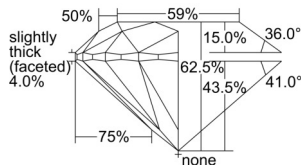

GIA®

FACSIMILE

GIA REPORT 6234367943

Verify this report at GIA.edu

GIA NATURAL DIAMOND DOSSIER®

August 14, 2024
GIA Report Number 6234367943
Shape and Cutting Style ..... Round Brilliant
Measurements ..... 5.75 - 5.78 x 3.60 mm

GRADING RESULTS

Carat Weight ..... 0.75 carat
Color Grade ..... M
Clarity Grade VS2
Cut Grade ..... Excellent

ADDITIONAL GRADING INFORMATION

Polish ..... Excellent
Symmetry ..... Excellent
Fluorescence ..... Medium Blue
Clarity Characteristics ..... Crystal
Inscription(s): GIA 6234367943

PROPORTIONS

Profile to actual proportions

GRADING SCALES

GIA COLOR SCALE	GIA CLARITY SCALE	GIA CUT SCALE
COLOURLESS	FLAWLESS	EXCELLENT
D	INTERNALLY FLAWLESS	
E	VVS₁	VERY GOOD
F		
G	VS₁	GOOD
H		
I	SI₁	FAIR
J		
K	I₁	POOR
L		
M	I₂	
N		
O	I₃	
P		
Q		
R		
S		
T		
U		
V		
W		
X		
Y		
Z