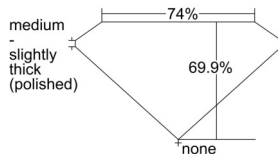

GIA®

FACSIMILE

GIA REPORT 6234371041

Verify this report at GIA.edu

GIA NATURAL DIAMOND DOSSIER®

August 16, 2024
GIA Report Number 6234371041
Shape and Cutting Style ..... **Square Modified Brilliant**
Measurements ..... 3.91 x 3.77 x 2.64 mm

GRADING RESULTS

Carat Weight ..... 0.31 carat
Color Grade ..... D
Clarity Grade VVS1

ADDITIONAL GRADING INFORMATION

Polish ..... Excellent
Symmetry ..... Very Good
Fluorescence ..... None
Clarity Characteristics..... Pinpoint, Cavity
Inscription(s): GIA 6234371041

PROPORTIONS

Profile not to actual proportions

GRADING SCALES

GIA COLOR SCALE		GIA CLARITY SCALE			
COLORLESS	D	VERY VERY SLIGHTLY INCLUDED	FLAWLESS		
	E		INTERNALLY FLAWLESS		
	F	VERY SLIGHTLY INCLUDED	VVS₁		
	G		VVS₂		
	H		VS₁		
	NEAR COLORLESS	I	SLIGHTLY INCLUDED	VS₂	
		J		SI₁	
		FAINT	K	INCLUDED	SI₂
			L		I₁
			M		I₂
VERY LIGHT	N	LIGHT	I₃		
	O				
	P				
	Q				
	R