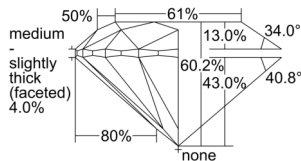

GIA®

FACSIMILE

GIA REPORT 6234374925

Verify this report at GIA.edu

GIA NATURAL DIAMOND DOSSIER®

August 21, 2024
GIA Report Number 6234374925
Shape and Cutting Style ..... Round Brilliant
Measurements ..... 5.18 - 5.20 x 3.12 mm

GRADING RESULTS

Carat Weight ..... 0.52 carat
Color Grade ..... G
Clarity Grade S11
Cut Grade ..... Excellent

ADDITIONAL GRADING INFORMATION

Polish ..... Excellent
Symmetry ..... Excellent
Fluorescence ..... Medium Blue
Clarity Characteristics ..... Crystal
Inscription(s): GIA 6234374925

PROPORTIONS

Profile to actual proportions

GRADING SCALES

GIA COLOR SCALE	GIA CLARITY SCALE	GIA CUT SCALE	
D	FLAWLESS	EXCELLENT	
E	INTERNALLY FLAWLESS		
F		VVS₁	VERY GOOD
G	VVS₂		
H	VS₁	GOOD	
I	VS₂		
J	S1₁	FAIR	
K	S1₂		
L	I₁	POOR	
M	I₂		
N	I₃		
O			
P			
Q			
R			
S			
T			
U			
V			
W			
X			
Y			
Z