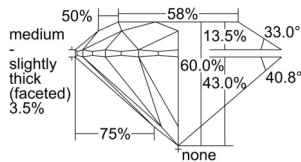

GIA®

FACSIMILE

GIA REPORT 6234375042

Verify this report at GIA.edu

GIA NATURAL DIAMOND DOSSIER®

August 21, 2024
GIA Report Number 6234375042
Shape and Cutting Style ..... Round Brilliant
Measurements ..... 5.50 - 5.52 x 3.31 mm

GRADING RESULTS

Carat Weight ..... 0.61 carat
Color Grade ..... G
Clarity Grade VS2
Cut Grade ..... Excellent

ADDITIONAL GRADING INFORMATION

Polish ..... Excellent
Symmetry ..... Excellent
Fluorescence ..... Medium Blue
Clarity Characteristics ..... Crystal
Inscription(s): GIA 6234375042

PROPORTIONS

Profile to actual proportions

GRADING SCALES

GIA COLOR SCALE	GIA CLARITY SCALE	GIA CUT SCALE
D	FLAWLESS	EXCELLENT
E	FLAWLESS	
F	INTERNALLY FLAWLESS	VERY GOOD
G	FLAWLESS	
H	VVS₁	GOOD
I	VVS₂	
J	VS₁	FAIR
K	VS₂	
L	SI₁	POOR
M	SI₂	
N	I₁	
O	I₂	
P	I₃	
Q		
R		
S		
T		
U		
V		
W		
X		
Y		
Z