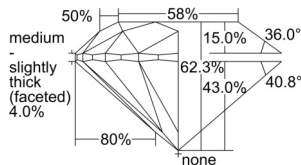

GIA®

FACSIMILE

GIA REPORT 6234375183

Verify this report at GIA.edu

GIA NATURAL DIAMOND DOSSIER®

August 22, 2024
GIA Report Number 6234375183
Shape and Cutting Style ..... Round Brilliant
Measurements ..... 5.35 - 5.38 x 3.34 mm

GRADING RESULTS

Carat Weight ..... 0.60 carat
Color Grade ..... E
Clarity Grade VS1
Cut Grade ..... Excellent

ADDITIONAL GRADING INFORMATION

Polish ..... Excellent
Symmetry ..... Excellent
Fluorescence ..... Medium Blue
Clarity Characteristics..... Crystal, Needle, Pinpoint
Inscription(s): GIA 6234375183

PROPORTIONS

Profile to actual proportions

GRADING SCALES

GIA COLOR SCALE	GIA CLARITY SCALE	GIA CUT SCALE	
D	FLAWLESS	EXCELLENT	
E	INTERNALLY FLAWLESS		
F		VVS₁	VERY GOOD
G	VVS₂		
H	VS₁	GOOD	
I	VS₂		
J	SI₁	FAIR	
K	SI₂		
L	I₁	POOR	
M			
N			
O	I₂		
P			
Q			
R	I₃		
S			
T			
U			
V			
W			
X			
Y			
Z