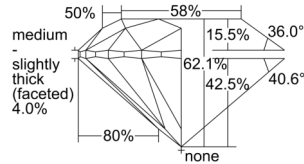

GIA®

FACSIMILE

GIA REPORT 6234375993

Verify this report at GIA.edu

GIA NATURAL DIAMOND DOSSIER®

August 22, 2024
GIA Report Number 6234375993
Shape and Cutting Style ..... Round Brilliant
Measurements ..... 4.25 - 4.28 x 2.65 mm

GRADING RESULTS

Carat Weight ..... 0.30 carat
Color Grade ..... E
Clarity Grade VS1
Cut Grade ..... Excellent

ADDITIONAL GRADING INFORMATION

Polish ..... Excellent
Symmetry ..... Excellent
Fluorescence ..... Medium Blue
Clarity Characteristics ..... Crystal, Pinpoint
Inscription(s): GIA 6234375993

PROPORTIONS

Profile to actual proportions

GRADING SCALES

GIA COLOR SCALE	GIA CLARITY SCALE	GIA CUT SCALE	
D	FLAWLESS	EXCELLENT	
E	INTERNALLY FLAWLESS		
F		VVS₁	VERY GOOD
G	VVS₂		
H	VS₁	GOOD	
I	VS₂		
J	SI₁	FAIR	
K	SI₂		
L	I₁	POOR	
M	I₂		
N	I₃		
O			
P			
Q			
R			
S			
T			
U			
V			
W			
X			
Y			
Z