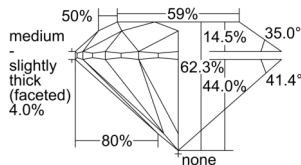

GIA®

FACSIMILE

GIA REPORT 6234378237

Verify this report at GIA.edu

GIA NATURAL DIAMOND DOSSIER®

August 27, 2024
GIA Report Number **6234378237**
Shape and Cutting Style ..... **Round Brilliant**
Measurements ..... **4.27 - 4.30 x 2.67 mm**

GRADING RESULTS

Carat Weight ..... **0.30 carat**
Color Grade ..... **K**
Clarity Grade **VS2**
Cut Grade ..... **Excellent**

ADDITIONAL GRADING INFORMATION

Polish ..... **Excellent**
Symmetry ..... **Excellent**
Fluorescence ..... **Medium White**
Clarity Characteristics..... **Crystal, Cloud, Feather, Cavity**
Inscription(s): **GIA 6234378237**

PROPORTIONS

Profile to actual proportions

GRADING SCALES

GIA COLOR SCALE	GIA CLARITY SCALE	GIA CUT SCALE	
D	FLAWLESS	EXCELLENT	
E	INTERNALLY FLAWLESS		
F		VVS₁	VERY GOOD
G	VVS₂		
H	VS₁	GOOD	
I	VS₂		
J	SI₁	FAIR	
K	SI₂		
L	I₁	POOR	
M	I₂		
N	I₃		
O			
P			
Q			
R			
S			
T			
U			
V			
W			
X			
Y			
Z