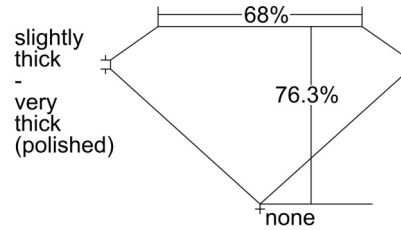

GIA NATURAL DIAMOND GRADING REPORT

September 02, 2024

GIA Report Number 6234382414

Shape and Cutting Style Square Modified Brilliant

Measurements 6.72 x 6.47 x 4.94 mm

GRADING RESULTS

Carat Weight 1.90 carat

PROPORTIONS

Profile not to actual proportions

CLARITY CHARACTERISTICS

KEY TO SYMBOLS*

- Feather
- Needle
- Pinpoint

* Red symbols denote internal characteristics (inclusions). Green or black symbols denote external characteristics (blemishes). Diagram is an approximate representation of the diamond, and symbols shown indicate type, position, and approximate size of clarity characteristics. All clarity characteristics may not be shown. Details of finish are not shown.