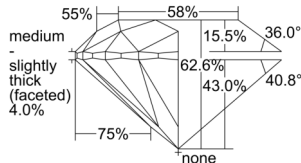

GIA®

FACSIMILE

GIA REPORT 6234382487

Verify this report at GIA.edu

GIA NATURAL DIAMOND DOSSIER®

September 02, 2024
GIA Report Number **6234382487**
Shape and Cutting Style ..... **Round Brilliant**
Measurements ..... **5.87 - 5.90 x 3.69 mm**

GRADING RESULTS

Carat Weight ..... **0.80 carat**
Color Grade ..... **L**
Clarity Grade **VS1**
Cut Grade ..... **Excellent**

ADDITIONAL GRADING INFORMATION

Polish ..... **Excellent**
Symmetry ..... **Excellent**
Fluorescence ..... **None**
Clarity Characteristics..... **Needle, Cloud, Pinpoint**
Inscription(s): **GIA 6234382487**

PROPORTIONS

Profile to actual proportions

GRADING SCALES

GIA COLOR SCALE	GIA CLARITY SCALE	GIA CUT SCALE	
D	FLAWLESS	EXCELLENT	
E	INTERNALLY FLAWLESS		
F		VVS₁	VERY GOOD
G	VVS₂		
H	VS₁	GOOD	
I	VS₂		
J	SI₁	FAIR	
K	SI₂		
L	I₁	POOR	
M	I₂		
N	I₃		
O			
P			
Q			
R			
S			
T			
U			
V			
W			
X			
Y			
Z