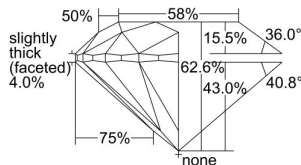

GIA®

FACSIMILE

GIA REPORT 6237264342

Verify this report at GIA.edu

GIA NATURAL DIAMOND DOSSIER®

April 22, 2024
GIA Report Number 6237264342
Shape and Cutting Style ..... Round Brilliant
Measurements ..... 5.70 - 5.72 x 3.57 mm

GRADING RESULTS

Carat Weight ..... 0.73 carat
Color Grade I
Clarity Grade VS2
Cut Grade ..... Excellent

ADDITIONAL GRADING INFORMATION

Polish ..... Excellent
Symmetry ..... Excellent
Fluorescence ..... None
Clarity Characteristics ..... Cloud, Needle
Inscription(s): GIA 6237264342

PROPORTIONS

Profile to actual proportions

GRADING SCALES

GIA COLOR SCALE	GIA CLARITY SCALE	GIA CUT SCALE	
D	FLAWLESS	EXCELLENT	
E	INTERNALLY FLAWLESS		
F		VVS₁	VERY GOOD
G	VVS₂		
H	VS₁	GOOD	
I	VS₂		
J	SI₁	FAIR	
K	SI₂		
L	I₁	POOR	
M	I₂		
N	I₃		
O			
P			
Q			
R			
S			
T			
U			
V			
W			
X			
Y			
Z