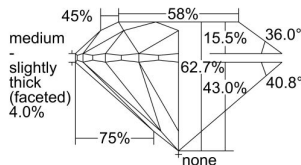

GIA®

FACSIMILE

GIA REPORT 6237264614

Verify this report at GIA.edu

GIA NATURAL DIAMOND DOSSIER®

April 22, 2024
GIA Report Number 6237264614
Shape and Cutting Style ..... Round Brilliant
Measurements ..... 5.89 - 5.91 x 3.70 mm

GRADING RESULTS

Carat Weight ..... 0.80 carat
Color Grade L
Clarity Grade VVS2
Cut Grade ..... Excellent

ADDITIONAL GRADING INFORMATION

Polish ..... Excellent
Symmetry ..... Excellent
Fluorescence ..... None
Clarity Characteristics ..... Cloud, Pinpoint
Inscription(s): GIA 6237264614

PROPORTIONS

Profile to actual proportions

GRADING SCALES

GIA COLOR SCALE	GIA CLARITY SCALE	GIA CUT SCALE
COLOURLESS	FLAWLESS	EXCELLENT
D	INTERNALLY FLAWLESS	
E	VVS₁	VERY GOOD
F		
G	VS₁	GOOD
H		
I	SI₁	FAIR
J		
K	I₁	POOR
L		
M	I₂	
N		
O	I₃	
P		
Q		
R		
S		
T		
U		
V		
W		
X		
Y		
Z