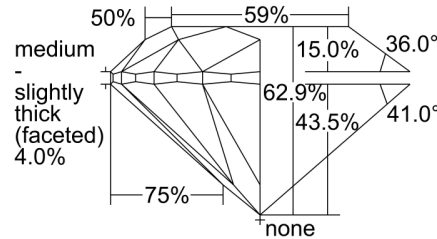

GIA REPORT
6237278022

Verify this report at GIA.edu

FACSIMILE

This is a digital representation of the original GIA Report. This representation might not be accepted in lieu of the original GIA Report in certain circumstances. The original GIA Report includes certain security features which are not reproducible on this facsimile.

GIA NATURAL DIAMOND GRADING REPORT

May 06, 2024
GIA Report Number 6237278022
Shape and Cutting Style ..... Round Brilliant
Measurements ..... 6.08 - 6.13 x 3.84 mm

GRADING RESULTS

Carat Weight ..... 0.90 carat
Color Grade ..... E
Clarity Grade VVS1
Cut Grade ..... Excellent

ADDITIONAL GRADING INFORMATION

Polish ..... Excellent
Symmetry ..... Excellent
Fluorescence ..... Medium Blue
Inscription(s): GIA 6237278022

PROPORTIONS

Profile to actual proportions