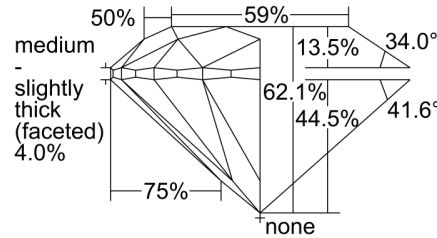

GIA REPORT
6237278958

Verify this report at GIA.edu

FACSIMILE

This is a digital representation of the original GIA Report. This representation might not be accepted in lieu of the original GIA Report in certain circumstances. The original GIA Report includes certain security features which are not reproducible on this facsimile.

GIA NATURAL DIAMOND GRADING REPORT

July 10, 2024
GIA Report Number 6237278958
Shape and Cutting Style ..... Round Brilliant
Measurements ..... 6.86 - 6.90 x 4.27 mm

GRADING RESULTS

Carat Weight ..... 1.24 carat
Color Grade ..... D
Clarity Grade ..... Flawless
Cut Grade ..... Excellent

ADDITIONAL GRADING INFORMATION

Polish ..... Excellent
Symmetry ..... Excellent
Fluorescence ..... Faint
Inscription(s): GIA 6237278958

PROPORTIONS

Profile to actual proportions