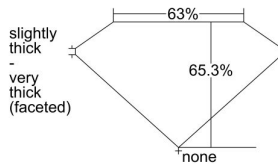

GIA®

FACSIMILE

GIA REPORT 6237327253

Verify this report at GIA.edu

GIA NATURAL DIAMOND DOSSIER®

June 24, 2024
GIA Report Number 6237327253
Shape and Cutting Style ..... Pear Brilliant
Measurements ..... 7.30 x 4.86 x 3.18 mm

GRADING RESULTS

Carat Weight ..... 0.70 carat
Color Grade ..... D
Clarity Grade VS1

ADDITIONAL GRADING INFORMATION

Polish ..... Very Good
Symmetry ..... Very Good
Fluorescence ..... Faint
Clarity Characteristics..... Crystal, Pinpoint
Inspection(s): GIA 6237327253

PROPORTIONS

Profile not to actual proportions

GRADING SCALES

GIA COLOR SCALE		GIA CLARITY SCALE			
COLORLESS	D	VERY VERY SLIGHTLY INCLUDED	FLAWLESS		
	E		INTERNALLY FLAWLESS		
	F	VERY SLIGHTLY INCLUDED	VS₁		
	G		VS₂		
	H		VS₁		
	NEAR COLORLESS	I	SLIGHTLY INCLUDED	VS₂	
		J		SI₁	
		FAINT	K	INCLUDED	SI₂
			L		I₁
			M		I₂
VERY LIGHT	N		INCLUDED	I₃	
	O				
	P				
	Q				
	R				
LIGHT	S				
	T				
	U				
	V				
	Z