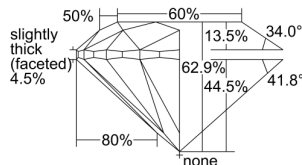

GIA®

FACSIMILE

GIA REPORT 6237351757

Verify this report at GIA.edu

GIA NATURAL DIAMOND DOSSIER®

July 22, 2024
GIA Report Number 6237351757
Shape and Cutting Style ..... Round Brilliant
Measurements ..... 5.78 - 5.81 x 3.64 mm

GRADING RESULTS

Carat Weight ..... 0.76 carat
Color Grade ..... K
Clarity Grade VVS2
Cut Grade ..... Excellent

ADDITIONAL GRADING INFORMATION

Polish ..... Excellent
Symmetry ..... Excellent
Fluorescence ..... Faint
Clarity Characteristics ..... Cloud, Pinpoint
Inscription(s): GIA 6237351757

PROPORTIONS

Profile to actual proportions

GRADING SCALES

GIA COLOR SCALE	GIA CLARITY SCALE	GIA CUT SCALE
COLOURLESS	FLAWLESS	EXCELLENT
D	INTERNALLY FLAWLESS	
E	VVS₁	VERY GOOD
F		
G	VS₁	GOOD
H		
I	SI₁	FAIR
J		
K	I₁	POOR
L		
M	I₂	
N		
O	I₃	
P		
Q		
R		
S		
T		
U		
V		
W		
X		
Y		
Z