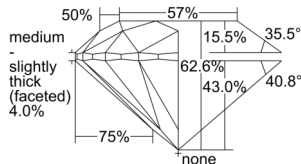

GIA®

FACSIMILE

GIA REPORT 6237359100

Verify this report at GIA.edu

GIA NATURAL DIAMOND DOSSIER®

August 01, 2024
GIA Report Number 6237359100
Shape and Cutting Style ..... Round Brilliant
Measurements ..... 5.37 - 5.40 x 3.37 mm

GRADING RESULTS

Carat Weight ..... 0.61 carat
Color Grade ..... K
Clarity Grade VVS1
Cut Grade ..... Excellent

ADDITIONAL GRADING INFORMATION

Polish ..... Excellent
Symmetry ..... Excellent
Fluorescence ..... None
Clarity Characteristics ..... Cloud
Inscription(s): GIA 6237359100

PROPORTIONS

Profile to actual proportions

GRADING SCALES

GIA COLOR SCALE	GIA CLARITY SCALE	GIA CUT SCALE	
D	FLAWLESS	EXCELLENT	
E	INTERNALLY FLAWLESS		
F		VVS₁	VERY GOOD
G	VVS₂		
H	VS₁	GOOD	
I	VS₂		
J	SI₁	FAIR	
K	SI₂		
L	I₁	POOR	
M	I₂		
N	I₃		
O			
P			
Q			
R			
S			
T			
U			
V			
W			
X			
Y			
Z