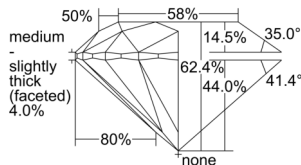

GIA®

FACSIMILE

GIA REPORT 6237379215

Verify this report at GIA.edu

GIA NATURAL DIAMOND DOSSIER®

August 28, 2024
GIA Report Number 6237379215
Shape and Cutting Style ..... Round Brilliant
Measurements ..... 4.27 - 4.31 x 2.68 mm

GRADING RESULTS

Carat Weight ..... 0.30 carat
Color Grade ..... D
Clarity Grade VS1
Cut Grade ..... Excellent

ADDITIONAL GRADING INFORMATION

Polish ..... Excellent
Symmetry ..... Excellent
Fluorescence ..... Strong Blue
Clarity Characteristics..... Crystal, Cloud, Needle, Pinpoint
Inscription(s): GIA 6237379215

PROPORTIONS

Profile to actual proportions

GRADING SCALES

GIA COLOR SCALE	GIA CLARITY SCALE	GIA CUT SCALE	
D	FLAWLESS	EXCELLENT	
E	INTERNALLY FLAWLESS		
F		VVS₁	VERY GOOD
G	VVS₂		
H	VS₁	GOOD	
I	VS₂		
J	SI₁	FAIR	
K	SI₂		
L	I₁	POOR	
M	I₂		
N	I₃		
O			
P			
Q			
R			
S			
T			
U			
V			
W			
X			
Y			
Z