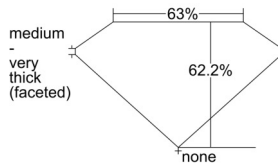

GIA®

FACSIMILE

GIA REPORT 6237389004

Verify this report at GIA.edu

GIA NATURAL DIAMOND DOSSIER®

September 09, 2024
GIA Report Number 6237389004
Shape and Cutting Style ..... Marquise Brilliant
Measurements ..... 7.67 x 4.22 x 2.63 mm

GRADING RESULTS

Carat Weight ..... 0.50 carat
Color Grade ..... F
Clarity Grade VVS1

ADDITIONAL GRADING INFORMATION

Polish ..... Excellent
Symmetry ..... Very Good
Fluorescence ..... Faint
Clarity Characteristics ..... Pinpoint
Inscription(s): GIA 6237389004

PROPORTIONS

Profile not to actual proportions

GRADING SCALES

GIA COLOR SCALE		GIA CLARITY SCALE			
COLORLESS	D	VERY VERY SLIGHTLY INCLUDED	FLAWLESS		
	E		INTERNALLY FLAWLESS		
	F	VERY SLIGHTLY INCLUDED	VVS₁		
	G		VVS₂		
	H		VS₁		
	NEAR COLORLESS	I	SLIGHTLY INCLUDED	VS₂	
		J		SI₁	
		FAINT	K	INCLUDED	SI₂
			L		I₁
			M		I₂
VERT LIGHT	N	INCLUDED	I₃		
	O				
	P				
	Q				
	R				
LIGHT	S				
	T				
	U				
	V				
	W				
X					
Y					
Z