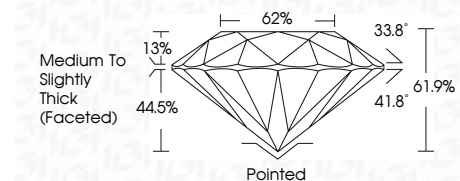

**ELECTRONIC COPY**

628457195  
Report verification at igi.org

June 6, 2024  
IGI Report Number **628457195**  
Description **NATURAL DIAMOND**  
Shape and Cutting Style **ROUND BRILLIANT**  
Measurements **9.18 - 9.25 X 5.71 MM**

**GRADING RESULTS**

Carat Weight **3.01 CARATS**  
Color Grade **L**  
Clarity Grade **VS 1**  
Cut Grade **EXCELLENT**

**ADDITIONAL GRADING INFORMATION**

Polish **EXCELLENT**  
Symmetry **EXCELLENT**  
Fluorescence **VERY SLIGHT**  
Inscription(s) **IGI 628457195**

**DIAMOND REPORT**

June 6, 2024  
IGI Report Number **628457195**  
Description **NATURAL DIAMOND**  
Shape and Cutting Style **ROUND BRILLIANT**  
Measurements **9.18 - 9.25 X 5.71 MM**

**GRADING RESULTS**

Carat Weight **3.01 CARATS**  
Color Grade **L**  
Clarity Grade **VS 1**  
Cut Grade **EXCELLENT**

**ADDITIONAL GRADING INFORMATION**

Polish **EXCELLENT**  
Symmetry **EXCELLENT**  
Fluorescence **VERY SLIGHT**  
Inscription(s) **IGI 628457195**