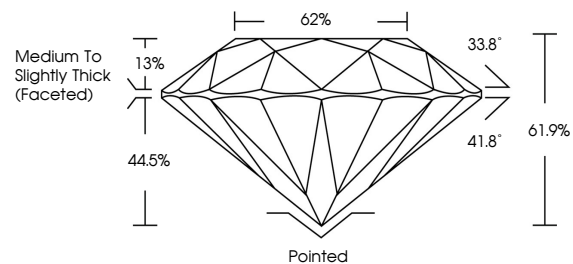

PROPORTIONS