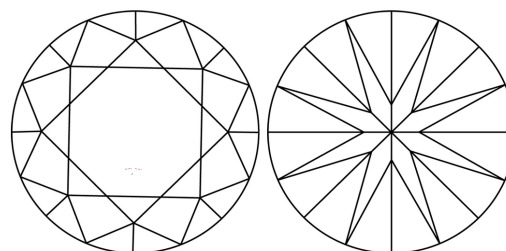

**DIAMOND REPORT**

June 6, 2024  
IGI Report Number **628457195**  
Description **NATURAL DIAMOND**  
Shape and Cutting Style **ROUND BRILLIANT**  
Measurements **9.18 - 9.25 X 5.71 MM**

**GRADING RESULTS**

Carat Weight **3.01 CARATS**  
Color Grade **L**  
Clarity Grade **VS 1**  
Cut Grade **EXCELLENT**

**ADDITIONAL GRADING INFORMATION**

Polish **EXCELLENT**  
Symmetry **EXCELLENT**  
Fluorescence **VERY SLIGHT**  
Inscription(s) **IGI 628457195**

**PROPORTIONS**

**CLARITY CHARACTERISTICS**

**KEY TO SYMBOLS**

Red symbols indicate internal characteristics.  
Green symbols indicate external characteristics.

Sample Image Used

**COLOR**

| D - F     | G - J          | K - M           | N - R            | S - Z       | FANCY |
|-----------|----------------|-----------------|------------------|-------------|-------|
| Colorless | Near Colorless | Slightly Tinted | Very Light Color | Light Color |       |