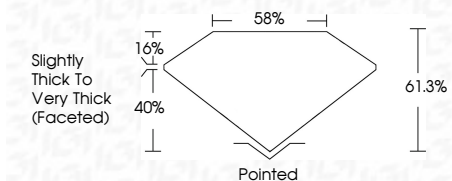

**ELECTRONIC COPY**

628457767  
Report verification at [igi.org](http://igi.org)

June 20, 2024  
IGI Report Number **628457767**  
Description **NATURAL DIAMOND**  
Shape and Cutting Style **HEART BRILLIANT**  
Measurements **5.88 X 6.85 X 4.20 MM**

**GRADING RESULTS**

Carat Weight **1.04 CARAT**  
Color Grade **J**  
Clarity Grade **VVS 1**  
Cut Grade **VERY GOOD**

**ADDITIONAL GRADING INFORMATION**

Polish **VERY GOOD**  
Symmetry **VERY GOOD**  
Fluorescence **SLIGHT**  
Inscription(s) **(IGI) 628457767**

**IGI**

June 20, 2024  
IGI Report No. 628457767  
HEART BRILLIANT  
5.88 X 6.85 X 4.20 MM  
1.04 CARAT  
J  
VVS 1  
VERY GOOD  
61.3%  
88%  
Slightly Thick to Very Thick (Faceted)  
Pointed  
VERY GOOD  
VERY GOOD  
SLIGHT  
(IGI) 628457767

Carat Weight **1.04 CARAT**  
Color Grade **J**  
Clarity Grade **VVS 1**  
Cut Grade **VERY GOOD**

**ADDITIONAL GRADING INFORMATION**

Polish **VERY GOOD**  
Symmetry **VERY GOOD**  
Fluorescence **SLIGHT**  
Inscription(s) **(IGI) 628457767**