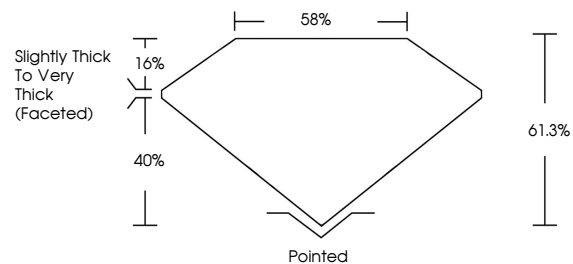

**GRADING RESULTS**

Carat Weight **1.04 CARAT**  
Color Grade **J**  
Clarity Grade **VVS 1**  
Cut Grade **VERY GOOD**

**ADDITIONAL GRADING INFORMATION**

Polish **VERY GOOD**  
Symmetry **VERY GOOD**  
Fluorescence **SLIGHT**  
Inscription(s) **(IGI) 628457767**

**DIAMOND REPORT**

June 20, 2024  
IGI Report Number **628457767**  
Description **NATURAL DIAMOND**  
Shape and Cutting Style **HEART BRILLIANT**  
Measurements **5.88 X 6.85 X 4.20 MM**

**GRADING RESULTS**

Carat Weight **1.04 CARAT**  
Color Grade **J**  
Clarity Grade **VVS 1**  
Cut Grade **VERY GOOD**

**ADDITIONAL GRADING INFORMATION**

Polish **VERY GOOD**  
Symmetry **VERY GOOD**  
Fluorescence **SLIGHT**  
Inscription(s) **(IGI) 628457767**

**PROPORTIONS**

Sample Image Used

**CLARITY CHARACTERISTICS**

**KEY TO SYMBOLS**

Red symbols indicate internal characteristics.  
Green symbols indicate external characteristics.

**COLOR**

| D - F     | G - J          | K - M           | N - R            | S - Z       | FANCY |
|-----------|----------------|-----------------|------------------|-------------|-------|
| Colorless | Near Colorless | Slightly Tinted | Very Light Color | Light Color |       |