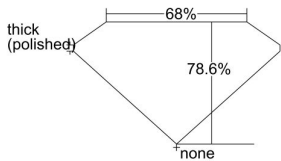

GIA®

FACSIMILE

GIA REPORT 6315294124

Verify this report at GIA.edu

GIA NATURAL DIAMOND DOSSIER®

November 07, 2022
GIA Report Number 6315294124
Shape and Cutting Style ..... Square Modified Brilliant
Measurements ..... 4.85 x 4.77 x 3.75 mm

GRADING RESULTS

Carat Weight ..... 0.73 carat
Color Grade ..... F
Clarity Grade SI1

ADDITIONAL GRADING INFORMATION

Polish ..... Excellent
Symmetry ..... Excellent
Fluorescence ..... Faint
Clarity Characteristics ..... Crystal, Cloud
Inscription(s): GIA 6315294124

PROPORTIONS

Profile not to actual proportions

GRADING SCALES

GIA COLOR SCALE		GIA CLARITY SCALE		
COLORLESS	D	VERY VERY SLIGHTLY INCLUDED	FLAWLESS	
	E		INTERNALLY FLAWLESS	
	F		VVS₁	
	NEAR COLORLESS	G	VERY SLIGHTLY INCLUDED	VVS₂
		H		VS₁
		I	SLIGHTLY INCLUDED	VS₂
		J		SI₁
		K		SI₂
	FAINT	L	INCLUDED	I₁
		M		I₂
N		I₃		
O				
VERT LIGHT		P		
		Q		
		R		
		S		
	T			
	LIGHT	U		
		V		
		W		
X				
	Y			
	Z