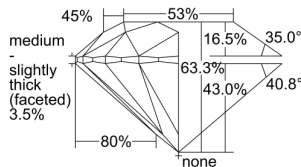

GIA®

FACSIMILE

GIA REPORT 6385340306

Verify this report at GIA.edu

GIA NATURAL DIAMOND DOSSIER®

April 12, 2021
GIA Report Number 6385340306
Shape and Cutting Style ..... Round Brilliant
Measurements ..... 5.89 - 5.92 x 3.74 mm

GRADING RESULTS

Carat Weight ..... 0.80 carat
Color Grade L
Clarity Grade VS2
Cut Grade ..... Excellent

ADDITIONAL GRADING INFORMATION

Polish ..... Excellent
Symmetry ..... Excellent
Fluorescence ..... Faint
Clarity Characteristics..... Crystal, Cloud
Inscription(s): GIA 6385340306

PROPORTIONS

Profile to actual proportions

GRADING SCALES

GIA COLOR SCALE	GIA CLARITY SCALE	GIA CUT SCALE
COLOURLESS	FLAWLESS	EXCELLENT
D	INTERNALLY FLAWLESS	
E	VVS₁	VERY GOOD
F		
G	VS₁	GOOD
H		
I	SI₁	FAIR
J		
K	I₁	POOR
L		
M	I₂	
N		
O	I₃	
P		
Q		
R		
S		
T		
U		
V		
W		
X		
Y		
Z