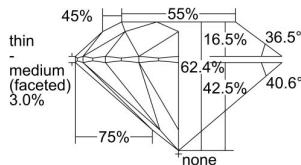

GIA®

FACSIMILE

GIA REPORT 6385377103

Verify this report at GIA.edu

GIA NATURAL DIAMOND DOSSIER®

April 16, 2021
GIA Report Number 6385377103
Shape and Cutting Style ..... Round Brilliant
Measurements ..... 5.91 - 5.95 x 3.70 mm

GRADING RESULTS

Carat Weight ..... 0.80 carat
Color Grade L
Clarity Grade VS2
Cut Grade ..... Excellent

ADDITIONAL GRADING INFORMATION

Polish ..... Excellent
Symmetry ..... Excellent
Fluorescence ..... None
Clarity Characteristics ..... Crystal, Cloud
Inscription(s): GIA 6385377103

PROPORTIONS

Profile to actual proportions

GRADING SCALES

GIA COLOR SCALE	GIA CLARITY SCALE	GIA CUT SCALE	
D	FLAWLESS	EXCELLENT	
E	INTERNALLY FLAWLESS		
F		VVS₁	VERY GOOD
G	VVS₂		
H	VS₁	GOOD	
I	VS₂		
J	SI₁	FAIR	
K	SI₂		
L	I₁	POOR	
M	I₂		
N	I₃		
O			
P			
Q			
R			
S			
T			
U			
V			
W			
X			
Y			
Z