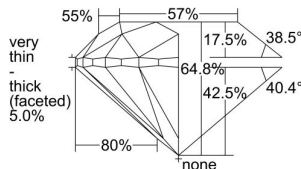

GIA®

FACSIMILE

GIA REPORT 6391668340

Verify this report at GIA.edu

GIA NATURAL DIAMOND DOSSIER®

July 30, 2021
GIA Report Number **6391668340**
Shape and Cutting Style ..... **Round Brilliant**
Measurements ..... **5.79 - 5.83 x 3.77 mm**

GRADING RESULTS

Carat Weight ..... **0.81 carat**
Color Grade ..... **L**
Clarity Grade **VS2**
Cut Grade ..... **Very Good**

ADDITIONAL GRADING INFORMATION

Polish ..... **Excellent**
Symmetry ..... **Very Good**
Fluorescence ..... **Faint**
Clarity Characteristics..... **Cloud, Indented Natural, Crystal**
Inscription(s): **GIA 6391668340**

PROPORTIONS

Profile to actual proportions

GRADING SCALES

GIA COLOR SCALE

COLOREST	D
	E
	F
	G
	H
	I
	J
NEAR COLOREST	K
	L
FAIN	M
	N
	O
	P
VERY LIGHT	Q
	R
	S
	T
	U
	V
LIGHT	W
	X
	Y
	Z

GIA CLARITY SCALE

VERY VERY SLIGHTLY INCLUDED	FLAWLESS
	INTERNALLY FLAWLESS
VERY SLIGHTLY INCLUDED	VVS₁
	VVS₂
SLIGHTLY INCLUDED	VS₁
	VS₂
INCLUDED	SI₁
	SI₂
	I₁
	I₂
	I₃

GIA CUT SCALE

EXCELLENT
VERY GOOD
GOOD
FAIR
POOR