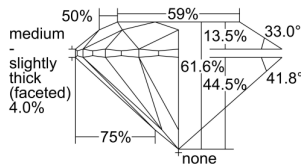

GIA®

FACSIMILE

GIA REPORT 6401610963

Verify this report at GIA.edu

GIA NATURAL DIAMOND DOSSIER®

September 28, 2021
GIA Report Number **6401610963**
Shape and Cutting Style ..... **Round Brilliant**
Measurements ..... **5.68 - 5.72 x 3.51 mm**

GRADING RESULTS

Carat Weight ..... **0.70 carat**
Color Grade ..... **H**
Clarity Grade **S11**
Cut Grade ..... **Excellent**

ADDITIONAL GRADING INFORMATION

Polish ..... **Excellent**
Symmetry ..... **Excellent**
Fluorescence ..... **Faint**
Clarity Characteristics ..... **Feather, Cloud, Crystal**
Inscription(s): **GIA 6401610963**

PROPORTIONS

Profile to actual proportions

GRADING SCALES

GIA COLOR SCALE	GIA CLARITY SCALE	GIA CUT SCALE	
D	FLAWLESS	EXCELLENT	
E	INTERNALLY FLAWLESS		
F		VVS₁	VERY GOOD
G	VVS₂		
H	VS₁	GOOD	
I	VS₂		
J	S1₁	FAIR	
K	S1₂		
L	I₁	POOR	
M	I₂		
N	I₃		
O			
P			
Q			
R			
S			
T			
U			
V			
W			
X			
Y			
Z