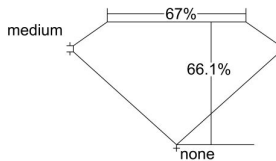

GIA®

FACSIMILE

GIA REPORT 6402930390

Verify this report at GIA.edu

GIA NATURAL DIAMOND DOSSIER®

October 23, 2021
GIA Report Number **6402930390**
Shape and Cutting Style ..... **Cut-Cornered Rectangular Modified Brilliant**
Measurements ..... **6.30 x 4.75 x 3.14 mm**

GRADING RESULTS

Carat Weight ..... **0.75 carat**
Color Grade ..... **D**
Clarity Grade **S12**

ADDITIONAL GRADING INFORMATION

Polish ..... **Excellent**
Symmetry ..... **Very Good**
Fluorescence ..... **None**
Clarity Characteristics ..... **Crystal**
Inscription(s): **GIA 6402930390**

PROPORTIONS

Profile not to actual proportions

GRADING SCALES

GIA COLOR SCALE		GIA CLARITY SCALE			
COLORLESS	D	VERY VERY SLIGHTLY INCLUDED	FLAWLESS		
	E		INTERNALLY FLAWLESS		
	F		VVS₁		
	G		VVS₂		
	NEAR COLORLESS	H	VERY SLIGHTLY INCLUDED	VS₁	
		I		VS₂	
		FAINT	J	SLIGHTLY INCLUDED	S1₁
			K		S1₂
	L		I₁		
	VERT LIGHT		M	INCLUDED	I₂
N			I₃		
O					
P					
LIGHT	Q				
	R				
	S				
	T				
	U				
	V				
	W				
	X				
	Y				
	Z