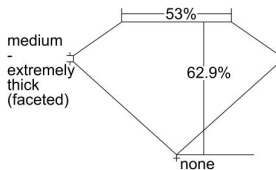

GIA®

FACSIMILE

GIA REPORT 6405842350

Verify this report at GIA.edu

GIA NATURAL DIAMOND DOSSIER®

October 13, 2021
GIA Report Number **6405842350**
Shape and Cutting Style ..... **Pear Brilliant**
Measurements ..... **6.97 x 3.94 x 2.48 mm**

GRADING RESULTS

Carat Weight ..... **0.41 carat**
Color Grade ..... **G**
Clarity Grade **VVS1**

ADDITIONAL GRADING INFORMATION

Polish ..... **Good**
Symmetry ..... **Good**
Fluorescence ..... **Medium Blue**
Clarity Characteristics ..... **Pinpoint**
Inscription(s): **GIA 6405842350**

PROPORTIONS

Profile not to actual proportions

GRADING SCALES

GIA COLOR SCALE		GIA CLARITY SCALE				
COLORLESS	D	VERY VERY SLIGHTLY INCLUDED	FLAWLESS			
	E		INTERNALLY FLAWLESS			
	F		VVS₁			
	NEAR COLORLESS	G	VERY SLIGHTLY INCLUDED	VVS₂		
		H		VS₁		
		FAINT	I	SLIGHTLY INCLUDED	VS₂	
			J		SI₁	
			LIGHT	K	INCLUDED	SI₂
	L	I₁				
	M	I₂				
N	NOT GRADED	I₃				
O						
P						
Q						
R						
S						
T						
U						
V						
W						
X						
Y						
Z