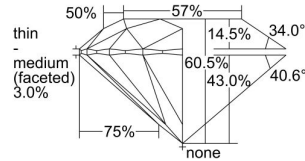

GIA®

FACSIMILE

GIA REPORT 6405948361

Verify this report at GIA.edu

GIA NATURAL DIAMOND DOSSIER®

October 23, 2021
GIA Report Number **6405948361**
Shape and Cutting Style ..... **Round Brilliant**
Measurements ..... **5.25 - 5.27 x 3.18 mm**

GRADING RESULTS

Carat Weight ..... **0.53 carat**
Color Grade ..... **K**
Clarity Grade **S11**
Cut Grade ..... **Excellent**

ADDITIONAL GRADING INFORMATION

Polish ..... **Excellent**
Symmetry ..... **Excellent**
Fluorescence ..... **None**
Clarity Characteristics ..... **Crystal, Cloud, Feather**
Inscription(s): **GIA 6405948361**

PROPORTIONS

Profile to actual proportions