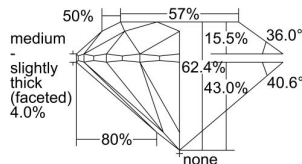

GIA®

FACSIMILE

GIA REPORT

6412296456

Verify this report at GIA.edu

GIA NATURAL DIAMOND DOSSIER®

November 18, 2021
GIA Report Number **6412296456**
Shape and Cutting Style ..... **Round Brilliant**
Measurements ..... **5.64 - 5.66 x 3.52 mm**

GRADING RESULTS

Carat Weight ..... **0.70 carat**
Color Grade ..... **I**
Clarity Grade **VS1**
Cut Grade ..... **Excellent**

ADDITIONAL GRADING INFORMATION

Polish ..... **Excellent**
Symmetry ..... **Excellent**
Fluorescence ..... **Strong Blue**
Clarity Characteristics..... **Feather, Pinpoint**
Inscription(s): **GIA 6412296456**

PROPORTIONS

Profile to actual proportions

GRADING SCALES

GIA COLOR SCALE

COLORLESS	D
	E
	F
	G
	H
	I
NEAR COLORLESS	J
	K
	L
Faint	M
	N
	O
	P
Very Light	Q
	R
	S
	T
	U
	V
Light	W
	X
	Y
	Z

GIA CLARITY SCALE

GIA CUT SCALE

EXCELLENT	VERY GOOD	GOOD	FAIR	POOR	
					EXCELLENT
VERY GOOD	GOOD	FAIR	POOR	POOR	
					VERY GOOD
GOOD	FAIR	POOR	POOR	POOR	
					GOOD
FAIR	POOR	POOR	POOR	POOR	
					FAIR
POOR	POOR	POOR	POOR	POOR	
					POOR