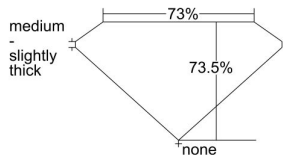

GIA®

FACSIMILE

GIA REPORT 6415124826

Verify this report at GIA.edu

GIA NATURAL DIAMOND DOSSIER®

November 03, 2021
GIA Report Number 6415124826
Shape and Cutting Style ..... Square Modified Brilliant
Measurements ..... 5.02 x 4.94 x 3.63 mm

GRADING RESULTS

Carat Weight ..... 0.70 carat
Color Grade ..... E
Clarity Grade SI2

ADDITIONAL GRADING INFORMATION

Polish ..... Excellent
Symmetry ..... Very Good
Fluorescence ..... None
Clarity Characteristics ..... Crystal
Inscription(s): GIA 6415124826

PROPORTIONS

Profile not to actual proportions

GRADING SCALES

GIA COLOR SCALE		GIA CLARITY SCALE			
COLORLESS	D	VERY VERY SLIGHTLY INCLUDED	FLAWLESS		
	E		INTERNALLY FLAWLESS		
	F	VERY SLIGHTLY INCLUDED	VVS₁		
	G		VVS₂		
	H		VS₁		
	NEAR COLORLESS	I	SLIGHTLY INCLUDED	VS₂	
		J		SI₁	
		FAINT	K	INCLUDED	SI₂
			L		I₁
			M		I₂
VERT LIGHT	N	LIGHT	I₃		
	O				
	P				
	Q				
	R