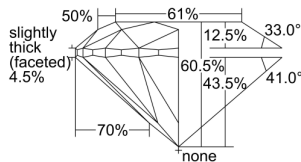

GIA®

FACSIMILE

GIA REPORT 6415180514

Verify this report at GIA.edu

GIA NATURAL DIAMOND DOSSIER®

November 06, 2021
GIA Report Number 6415180514
Shape and Cutting Style ..... Round Brilliant
Measurements ..... 5.71 - 5.75 x 3.47 mm

GRADING RESULTS

Carat Weight ..... 0.71 carat
Color Grade ..... K
Clarity Grade VVS2
Cut Grade ..... Excellent

ADDITIONAL GRADING INFORMATION

Polish ..... Excellent
Symmetry ..... Excellent
Fluorescence ..... Faint
Clarity Characteristics ..... Pinpoint, Cloud
Inscription(s): GIA 6415180514

PROPORTIONS

Profile to actual proportions

GRADING SCALES

GIA COLOR SCALE	GIA CLARITY SCALE	GIA CUT SCALE	
D	FLAWLESS	EXCELLENT	
E	INTERNALLY FLAWLESS		
F		VVS₁	VERY GOOD
G	VVS₂		
H	VS₁	GOOD	
I	VS₂		
J	SI₁	FAIR	
K	SI₂		
L	I₁	POOR	
M	I₂		
N	I₃		
O			
P			
Q			
R			
S			
T			
U			
V			
W			
X			
Y			
Z