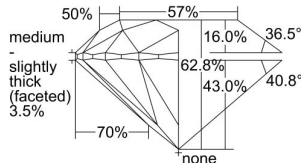

GIA®

FACSIMILE

GIA REPORT 6425630953

Verify this report at GIA.edu

GIA NATURAL DIAMOND DOSSIER®

March 11, 2022
GIA Report Number **6425630953**
Shape and Cutting Style ..... **Round Brilliant**
Measurements ..... **5.61 - 5.65 x 3.54 mm**

GRADING RESULTS

Carat Weight ..... **0.70 carat**
Color Grade ..... **I**
Clarity Grade **VS1**
Cut Grade ..... **Excellent**

ADDITIONAL GRADING INFORMATION

Polish ..... **Excellent**
Symmetry ..... **Excellent**
Fluorescence ..... **Medium Blue**
Clarity Characteristics..... **Indented Natural, Pinpoint**
Inscription(s): **GIA 6425630953**

PROPORTIONS

Profile to actual proportions

GRADING SCALES

GIA COLOR SCALE

COLORLESS	D
	E
	F
	G
	H
	I
	J
NEAR COLORLESS	K
	L
Faint	M
	N
	O
	P
Very Light	Q
	R
	S
	T
	U
	V
Light	W
	X
	Y
	Z

GIA CLARITY SCALE

FLAWLESS	VERY VERY SLIGHTLY INCLUDED	VS₁	VS₂	VS₁	VS₂	SLIGHTLY INCLUDED	SI₁	SI₂	I₁	I₂	I₃	
												INTERNALLY FLAWLESS

GIA CUT SCALE

EXCELLENT
VERY GOOD
GOOD
FAIR
POOR