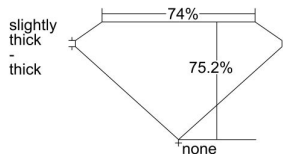

GIA®

FACSIMILE

GIA REPORT 6431429371

Verify this report at GIA.edu

GIA NATURAL DIAMOND DOSSIER®

May 19, 2022
GIA Report Number 6431429371
Shape and Cutting Style ..... Square Modified Brilliant
Measurements ..... 4.90 x 4.78 x 3.59 mm

GRADING RESULTS

Carat Weight ..... 0.73 carat
Color Grade ..... G
Clarity Grade VVS1

ADDITIONAL GRADING INFORMATION

Polish ..... Excellent
Symmetry ..... Very Good
Fluorescence ..... Faint
Clarity Characteristics ..... Pinpoint, Chip, Cavity, Feather
Inscription(s): GIA 6431429371

PROPORTIONS

Profile not to actual proportions

GRADING SCALES

GIA COLOR SCALE		GIA CLARITY SCALE			
COLORLESS	D	VERY VERY SLIGHTLY INCLUDED	FLAWLESS		
	E		INTERNALLY FLAWLESS		
	F		VVS₁		
	NEAR COLORLESS	G	VERY SLIGHTLY INCLUDED	VVS₂	
		H		VS₁	
		FAINT	I	SLIGHTLY INCLUDED	VS₂
			J		SI₁
			K		SI₂
	LIGHT	L	INCLUDED	I₁	
		M		I₂	
N		I₃			
O					
P					
Q					
R