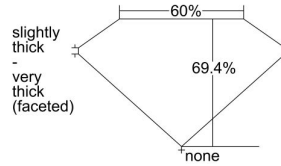

GIA®

FACSIMILE

GIA REPORT 6431724369

Verify this report at GIA.edu

GIA NATURAL DIAMOND DOSSIER®

June 24, 2022
GIA Report Number **6431724369**
Shape and Cutting Style ..... **Cushion Modified Brilliant**
Measurements ..... **4.93 x 4.82 x 3.34 mm**

GRADING RESULTS

Carat Weight ..... **0.70 carat**
Color Grade ..... **I**
Clarity Grade **VS1**

ADDITIONAL GRADING INFORMATION

Polish ..... **Excellent**
Symmetry ..... **Excellent**
Fluorescence ..... **Medium Blue**
Clarity Characteristics ..... **Crystal, Pinpoint**
Inscription(s): **GIA 6431724369**

PROPORTIONS

Profile not to actual proportions

GRADING SCALES

GIA COLOR SCALE		GIA CLARITY SCALE			
COLORLESS	D	VERY VERY SLIGHTLY INCLUDED	FLAWLESS		
	E		INTERNALLY FLAWLESS		
	F	VERY SLIGHTLY INCLUDED	VS₁		
	G		VS₂		
	H		VS₁		
	NEAR COLORLESS	I	SLIGHTLY INCLUDED	VS₂	
		J		SI₁	
		FAINT	K	INCLUDED	SI₂
			L		I₁
			M		I₂
VERY LIGHT			N	INCLUDED	I₃
			O		
			P		
	Q				
LIGHT	R				
	S				
	T				
	U				
	V				
	Z