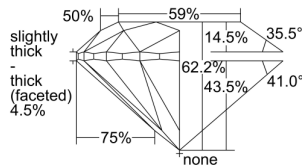

GIA®

FACSIMILE

GIA REPORT 6431814478

Verify this report at GIA.edu

GIA NATURAL DIAMOND DOSSIER®

June 27, 2022
GIA Report Number **6431814478**
Shape and Cutting Style ..... **Round Brilliant**
Measurements ..... **5.88 - 5.91 x 3.66 mm**

GRADING RESULTS

Carat Weight ..... **0.80 carat**
Color Grade ..... **D**
Clarity Grade **VS1**
Cut Grade ..... **Very Good**

ADDITIONAL GRADING INFORMATION

Polish ..... **Excellent**
Symmetry ..... **Excellent**
Fluorescence ..... **Medium Blue**
Clarity Characteristics.. **Crystal, Cloud, Pinpoint, Indented Natural**
Inscription(s): **GIA 6431814478**

PROPORTIONS

Profile to actual proportions

GRADING SCALES

GIA COLOR SCALE	GIA CLARITY SCALE	GIA CUT SCALE	
D	FLAWLESS	EXCELLENT	
E	INTERNALLY FLAWLESS		
F		VVS₁	VERY GOOD
G	VVS₂		
H	VS₁	GOOD	
I	VS₂		
J	SI₁	FAIR	
K	SI₂		
L	I₁	POOR	
M	I₂		
N	I₃		
O			
P			
Q			
R			
S			
T			
U			
V			
W			
X			
Y			
Z