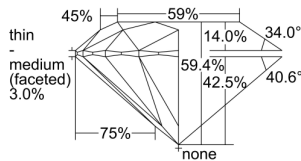

GIA®

FACSIMILE

GIA REPORT 6432174316

Verify this report at GIA.edu

GIA NATURAL DIAMOND DOSSIER®

April 22, 2022
GIA Report Number **6432174316**
Shape and Cutting Style ..... **Round Brilliant**
Measurements ..... **5.77 - 5.80 x 3.44 mm**

GRADING RESULTS

Carat Weight ..... **0.70 carat**
Color Grade ..... **K**
Clarity Grade **VVS1**
Cut Grade ..... **Excellent**

ADDITIONAL GRADING INFORMATION

Polish ..... **Excellent**
Symmetry ..... **Excellent**
Fluorescence ..... **Strong Blue**
Clarity Characteristics ..... **Pinpoint**
Inscription(s): **GIA 6432174316**

PROPORTIONS

Profile to actual proportions

GRADING SCALES

GIA COLOR SCALE	GIA CLARITY SCALE	GIA CUT SCALE	
D	FLAWLESS	EXCELLENT	
E	INTERNALLY FLAWLESS		
F		VVS₁	VERY GOOD
G	VVS₂		
H	VS₁	GOOD	
I	VS₂		
J	SI₁	FAIR	
K	SI₂		
L	I₁	POOR	
M	I₂		
N	I₃		
O			
P			
Q			
R			
S			
T			
U			
V			
W			
X			
Y			
Z