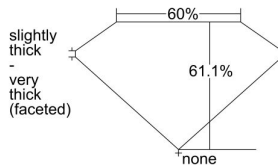

GIA®

FACSIMILE

GIA REPORT 6432443192

Verify this report at GIA.edu

GIA NATURAL DIAMOND DOSSIER®

May 19, 2022
GIA Report Number **6432443192**
Shape and Cutting Style ..... **Heart Brilliant**
Measurements ..... **5.37 x 6.05 x 3.69 mm**

GRADING RESULTS

Carat Weight ..... **0.73 carat**
Color Grade ..... **D**
Clarity Grade **VVS1**

ADDITIONAL GRADING INFORMATION

Polish ..... **Excellent**
Symmetry ..... **Very Good**
Fluorescence ..... **None**
Clarity Characteristics ..... **Cloud, Pinpoint, Feather**
Inspection(s): GIA 6432443192

PROPORTIONS

Profile not to actual proportions

GRADING SCALES

GIA COLOR SCALE		GIA CLARITY SCALE		
COLORLESS	D	VERY VERY SLIGHTLY INCLUDED	FLAWLESS	
	E		INTERNALLY FLAWLESS	
	F		VVS₁	
	G		VVS₂	
	NEAR COLORLESS	H	VERY SLIGHTLY INCLUDED	VS₁
		I		VS₂
		J	SLIGHTLY INCLUDED	S₁
		K		S₂
	L	I₁		
	FAINT	M	INCLUDED	I₂
N		I₃		
O				
VERY LIGHT		P		
		Q		
		R		
	S			
LIGHT	T			
	U			
	V			
	W			
	X			
	Y			
	Z