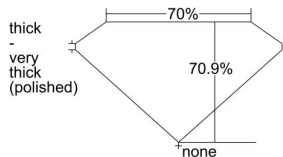

GIA®

FACSIMILE

GIA REPORT 6432735301

Verify this report at GIA.edu

GIA NATURAL DIAMOND DOSSIER®

June 24, 2022
GIA Report Number 6432735301
Shape and Cutting Style ..... **Cut-Cornered Rectangular Modified Brilliant**
Measurements ..... 5.55 x 4.37 x 3.10 mm

GRADING RESULTS

Carat Weight ..... 0.71 carat
Color Grade ..... E
Clarity Grade S11

ADDITIONAL GRADING INFORMATION

Polish ..... Very Good
Symmetry ..... Very Good
Fluorescence ..... Faint
Clarity Characteristics ..... Twinning Wisp
Inscription(s): GIA 6432735301

PROPORTIONS

Profile not to actual proportions

GRADING SCALES

GIA COLOR SCALE		GIA CLARITY SCALE			
COLORLESS	D	VERY VERY SLIGHTLY INCLUDED	FLAWLESS		
	E		INTERNALLY FLAWLESS		
	F	VERY SLIGHTLY INCLUDED	VVS₁		
	G		VVS₂		
	H		VS₁		
	NEAR COLORLESS	I	VERY SLIGHTLY INCLUDED	VS₂	
		J		SI₁	
		FAINT	K	SLIGHTLY INCLUDED	SI₂
			L		I₁
			M		I₂
VERT LIGHT	N	INCLUDED	I₃		
	O				
	P				
	Q				
	R				
	S				
LIGHT	T				
	U				
	V				
	W				
	X				
Y					
Z