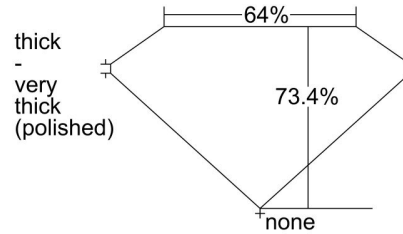

GIA NATURAL DIAMOND GRADING REPORT

July 14, 2022
 GIA Report Number 6432932701
 Shape and Cutting Style Emerald Cut
 Measurements 6.13 x 4.83 x 3.55 mm

GRADING RESULTS

Carat Weight 1.01 carat
 Color Grade D
 Clarity Grade SI2

ADDITIONAL GRADING INFORMATION

Polish Excellent
 Symmetry Very Good
 Fluorescence Faint
 Inscription(s): GIA 6432932701

Comments: Clouds, pinpoints and surface graining are not shown.

PROPORTIONS

Profile not to actual proportions

CLARITY CHARACTERISTICS

KEY TO SYMBOLS*

- Crystal
- ~ Feather
- ∖ Needle
- ∩ Indented Natural

* Red symbols denote internal characteristics (inclusions). Green or black symbols denote external characteristics (blemishes). Diagram is an approximate representation of the diamond, and symbols shown indicate type, position, and approximate size of clarity characteristics. All clarity characteristics may not be shown. Details of finish are not shown.