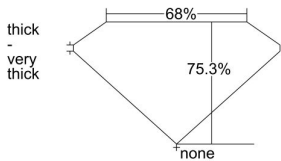

GIA®

FACSIMILE

GIA REPORT 6435327736

Verify this report at GIA.edu

GIA NATURAL DIAMOND DOSSIER®

May 09, 2022
GIA Report Number **6435327736**
Shape and Cutting Style ..... **Square Modified Brilliant**
Measurements ..... **4.82 x 4.72 x 3.55 mm**

GRADING RESULTS

Carat Weight ..... **0.72 carat**
Color Grade ..... **D**
Clarity Grade **VS2**

ADDITIONAL GRADING INFORMATION

Polish ..... **Excellent**
Symmetry ..... **Very Good**
Fluorescence ..... **None**
Clarity Characteristics ..... **Crystal**
Inscription(s): GIA 6435327736

PROPORTIONS

Profile not to actual proportions

GRADING SCALES

GIA COLOR SCALE		GIA CLARITY SCALE				
COLORLESS	D	NEAR COLORLESS	FLAWLESS			
	E		INTERNALLY FLAWLESS			
	F		VERY VERY SLIGHTLY INCLUDED	VVS₁		
	G			VVS₂		
	H		VERY SLIGHTLY INCLUDED	VS₁		
	I			VS₂		
	J			SLIGHTLY INCLUDED	SI₁	
	K		SI₂			
	FAINT		L	VERTICALLY LIGHT	I₁	
			M		INCLUDED	I₂
N		I₃				
O		LIGHT				
P						
Q						
R						
S						
T						
VERY LIGHT	U					
	V					
	W					
	X					
FAINT	Y					
	Z