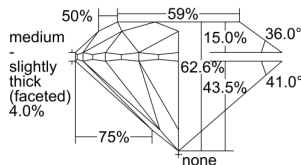

GIA®

FACSIMILE

GIA REPORT 6435843536

Verify this report at GIA.edu

GIA NATURAL DIAMOND DOSSIER®

July 07, 2022
GIA Report Number **6435843536**
Shape and Cutting Style ..... **Round Brilliant**
Measurements ..... **5.88 - 5.91 x 3.69 mm**

GRADING RESULTS

Carat Weight ..... **0.80 carat**
Color Grade ..... **D**
Clarity Grade **VVS2**
Cut Grade ..... **Excellent**

ADDITIONAL GRADING INFORMATION

Polish ..... **Excellent**
Symmetry ..... **Excellent**
Fluorescence ..... **Strong Blue**
Clarity Characteristics..**Needle, Indented Natural, Manufacturing Remnant**

Inscription(s): GIA 6435843536

PROPORTIONS

Profile to actual proportions

GRADING SCALES

GIA COLOR SCALE	GIA CLARITY SCALE	GIA CUT SCALE	
D	FLAWLESS	EXCELLENT	
E	INTERNALLY FLAWLESS		
F		VVS₁	VERY GOOD
G	VVS₂		
H	VS₁	GOOD	
I	VS₂		
J	SI₁	FAIR	
K	SI₂		
L	I₁	POOR	
M	I₂		
N	I₃		
O			
P			
Q			
R			
S			
T			
U			
V			
W			
X			
Y			
Z