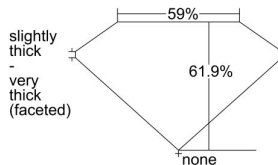

GIA®

FACSIMILE

GIA REPORT 6441212460

Verify this report at GIA.edu

GIA NATURAL DIAMOND DOSSIER®

August 01, 2022
GIA Report Number 6441212460
Shape and Cutting Style ..... Heart Brilliant
Measurements ..... 5.33 x 6.36 x 3.94 mm

GRADING RESULTS

Carat Weight ..... 0.80 carat
Color Grade I
Clarity Grade VS1

ADDITIONAL GRADING INFORMATION

Polish ..... Very Good
Symmetry ..... Excellent
Fluorescence ..... Strong Blue
Clarity Characteristics..... Crystal, Pinpoint, Indented Natural
Inscription(s): GIA 6441212460

PROPORTIONS

Profile not to actual proportions

GRADING SCALES

GIA COLOR SCALE		GIA CLARITY SCALE			
COLORLESS	D	VERY VERY SLIGHTLY INCLUDED	FLAWLESS		
	E		INTERNALLY FLAWLESS		
	F	VERY SLIGHTLY INCLUDED	VVS₁		
	G		VVS₂		
	H		VS₁		
	NEAR COLORLESS	I	SLIGHTLY INCLUDED	VS₂	
		J		SI₁	
		FAINT	K	INCLUDED	SI₂
			L		I₁
			M		I₂
VERT LIGHT			N	LIGHT	I₃
			O		
			P		
	Q				
LIGHT	R				
	S				
	T				
	U				
	V				
	W				
	X				
	Y				
	Z