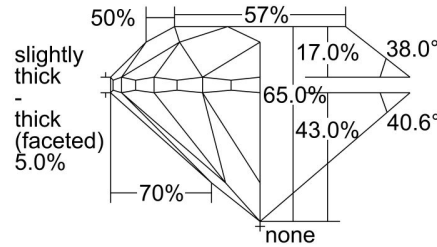

GIA NATURAL DIAMOND GRADING REPORT

August 16, 2022
 GIA Report Number 6441241105
 Shape and Cutting Style Round Brilliant
 Measurements 7.03 - 7.13 x 4.60 mm

GRADING RESULTS

Carat Weight 1.50 carat
 Color Grade K
 Clarity Grade VVS1
 Cut Grade Very Good

ADDITIONAL GRADING INFORMATION

Polish Excellent
 Symmetry Very Good
 Fluorescence None
 Inscription(s): GIA 6441241105

PROPORTIONS

Profile to actual proportions

CLARITY CHARACTERISTICS

KEY TO SYMBOLS*

- Feather
- Chip

* Red symbols denote internal characteristics (inclusions). Green or black symbols denote external characteristics (blemishes). Diagram is an approximate representation of the diamond, and symbols shown indicate type, position, and approximate size of clarity characteristics. All clarity characteristics may not be shown. Details of finish are not shown.