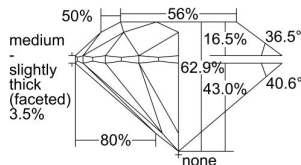

GIA®

FACSIMILE

GIA REPORT 6441841225

Verify this report at GIA.edu

GIA NATURAL DIAMOND DOSSIER®

October 03, 2022
GIA Report Number **6441841225**
Shape and Cutting Style ..... **Round Brilliant**
Measurements ..... **5.34 - 5.37 x 3.37 mm**

GRADING RESULTS

Carat Weight ..... **0.60 carat**
Color Grade ..... **K**
Clarity Grade **VS1**
Cut Grade ..... **Excellent**

ADDITIONAL GRADING INFORMATION

Polish ..... **Excellent**
Symmetry ..... **Excellent**
Fluorescence ..... **None**
Clarity Characteristics..... **Crystal, Cloud, Needle, Pinpoint**
Inscription(s): **GIA 6441841225**

PROPORTIONS

Profile to actual proportions

GRADING SCALES

GIA COLOR SCALE	GIA CLARITY SCALE	GIA CUT SCALE
D	FLAWLESS	EXCELLENT
E	INTERNALLY FLAWLESS	
F	VVS₁	VERY GOOD
G		
H	VS₁	GOOD
I		
J	SI₁	FAIR
K		
L	I₁	POOR
M		
N	I₂	
O	I₃	
P		
Q		
R		
S		
T		
U		
V		
W		
X		
Y		
Z