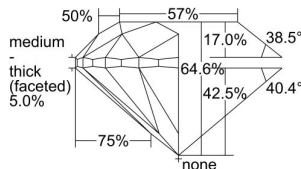

GIA®

FACSIMILE

GIA REPORT 6442149623

Verify this report at GIA.edu

GIA NATURAL DIAMOND DOSSIER®

August 01, 2022
GIA Report Number **6442149623**
Shape and Cutting Style ..... **Round Brilliant**
Measurements ..... **5.75 - 5.81 x 3.73 mm**

GRADING RESULTS

Carat Weight ..... **0.80 carat**
Color Grade ..... **M**
Clarity Grade **S11**
Cut Grade ..... **Very Good**

ADDITIONAL GRADING INFORMATION

Polish ..... **Excellent**
Symmetry ..... **Very Good**
Fluorescence ..... **None**
Clarity Characteristics ..... **Crystal**
Inscription(s): **GIA 6442149623**

PROPORTIONS

Profile to actual proportions

GRADING SCALES

GIA COLOR SCALE	GIA CLARITY SCALE	GIA CUT SCALE	
D	FLAWLESS	EXCELLENT	
E	INTERNALLY FLAWLESS		
F		VVS₁	VERY GOOD
G	VVS₂		
H	VS₁	GOOD	
I	VS₂		
J	S1₁	FAIR	
K	S1₂		
L	I₁	POOR	
M	I₂		
N	I₃		
O			
P			
Q			
R			
S			
T			
U			
V			
W			
X			
Y			
Z