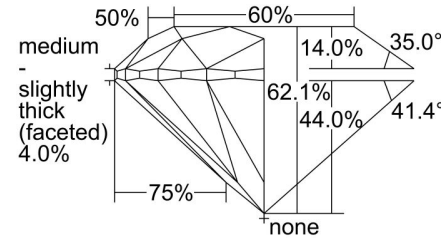

GIA NATURAL DIAMOND GRADING REPORT

September 12, 2022  
 GIA Report Number ..... 6442599295  
 Shape and Cutting Style ..... Round Brilliant  
 Measurements ..... 7.30 - 7.35 x 4.55 mm

GRADING RESULTS

Carat Weight ..... 1.52 carat  
 Color Grade ..... F  
 Clarity Grade ..... SI2  
 Cut Grade ..... Excellent

PROPORTIONS

Profile to actual proportions

CLARITY CHARACTERISTICS

KEY TO SYMBOLS\*

- Crystal
- ◡ Indented Natural
- ~ Feather
- ☉ Cloud
- ∖ Needle

\* Red symbols denote internal characteristics (inclusions). Green or black symbols denote external characteristics (blemishes). Diagram is an approximate representation of the diamond, and symbols shown indicate type, position, and approximate size of clarity characteristics. All clarity characteristics may not be shown. Details of finish are not shown.