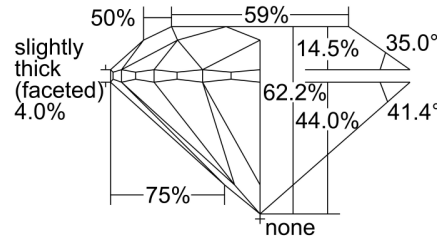

GIA NATURAL DIAMOND GRADING REPORT

 October 18, 2022
 GIA Report Number **6442976732**
 Shape and Cutting Style **Round Brilliant**
 Measurements **7.58 - 7.63 x 4.73 mm**
GRADING RESULTS

 Carat Weight **1.70 carat**
 Color Grade **J**
 Clarity Grade **VS2**
 Cut Grade **Excellent**
ADDITIONAL GRADING INFORMATION

 Polish **Excellent**
 Symmetry **Excellent**
 Fluorescence **Faint**
 Inscription(s): **GIA 6442976732**
Comments: Additional clouds, pinpoints and surface graining are not shown.

PROPORTIONS

Profile to actual proportions

CLARITY CHARACTERISTICS

KEY TO SYMBOLS*

-  Cloud
-  Crystal
-  Needle

* Red symbols denote internal characteristics (inclusions). Green or black symbols denote external characteristics (blemishes). Diagram is an approximate representation of the diamond, and symbols shown indicate type, position, and approximate size of clarity characteristics. All clarity characteristics may not be shown. Details of finish are not shown.